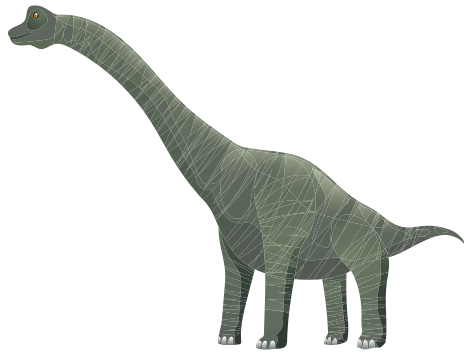

A decorative border with a light blue background and colorful dinosaur silhouettes in green, orange, red, and purple.

Aa

Ankylosaurus

A decorative border with a light blue background and colorful dinosaur silhouettes in green, orange, red, and purple.

Bb

Brontosaurus

A decorative border with a light blue background and colorful dinosaur silhouettes in green, orange, red, and purple.

Cc

Chasmosaurus

A decorative border with a light blue background and colorful dinosaur silhouettes in green, orange, red, and purple.

Dd

Dilophosaurus

Brontosaurus

Ankylosaurus

Dilophosaurus

Chasmosaurus

A decorative border with a light blue background and colorful dinosaur silhouettes in green, orange, red, and purple.

Ee