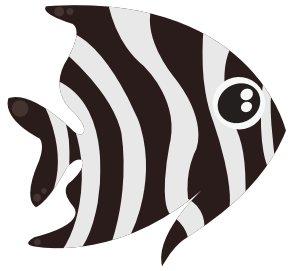

Barracuda

Anglerfish

Dolphin

Coral

A vibrant, cartoon-style illustration of an underwater scene. The background is a bright blue water with various sea creatures scattered throughout, including a green fish, a red crab, a green turtle, a pink octopus, a blue shark, and a brown fish. The creatures are depicted in a playful, friendly manner.

Ss

Seahorse

A vibrant, cartoon-style illustration of an underwater scene, identical to the others. It features various sea creatures in a blue water background. A white rectangular box is centered in the scene.

Xx

Xray fish

violet snail

Urchin

Xray fish

Whale

An underwater scene with a blue background and various sea creatures including a yellowfin, a zebra fish, a red crab, a green turtle, a pink octopus, and a blue shark.

**Yy**

Yellowfin

**Zz**

Zebra Fish

Zebra Fish

Yellowfin