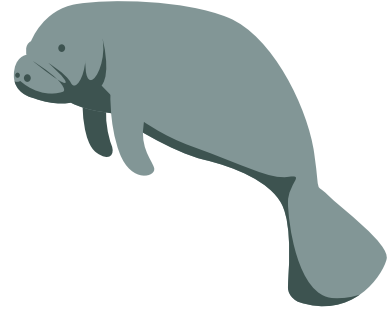

Pp

Pufferfish

Narwhal

Manatee

Pufferfish

Octopus

A vibrant, cartoon-style illustration of an underwater scene. The background is a bright blue water with various sea creatures scattered throughout: a green fish at the top left, a blue whale at the top center, an orange octopus at the top right, a red crab on the left side, a green turtle on the right side, a pink squid at the bottom left, a blue shark at the bottom center, and a brown fish at the bottom right. In the center of this scene is a white rectangular box containing text.