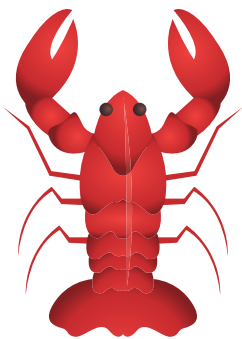

Ff

Flounder

A vibrant, cartoon-style illustration of an underwater scene. The background is a bright blue water with various sea creatures scattered throughout, including a green fish, a red crab, a green turtle, a pink octopus, a blue shark, and a brown fish. The creatures are depicted in a playful, friendly manner.

Gg

Great White  
Shark

A vibrant, cartoon-style illustration of an underwater scene. The background is a bright blue water with various sea creatures scattered throughout, including a green fish, a red crab, a green turtle, a pink octopus, a blue shark, and a brown fish. The creatures are depicted in a playful, friendly manner.

Hh

Hermit Crab

Flounder

Eel

Hermit Crab

Great White  
Shark

**Ii**

Island

**Jj**

Jellyfish

**Kk**

Kelp

**Ll**

Lobster

Jellyfish

Island